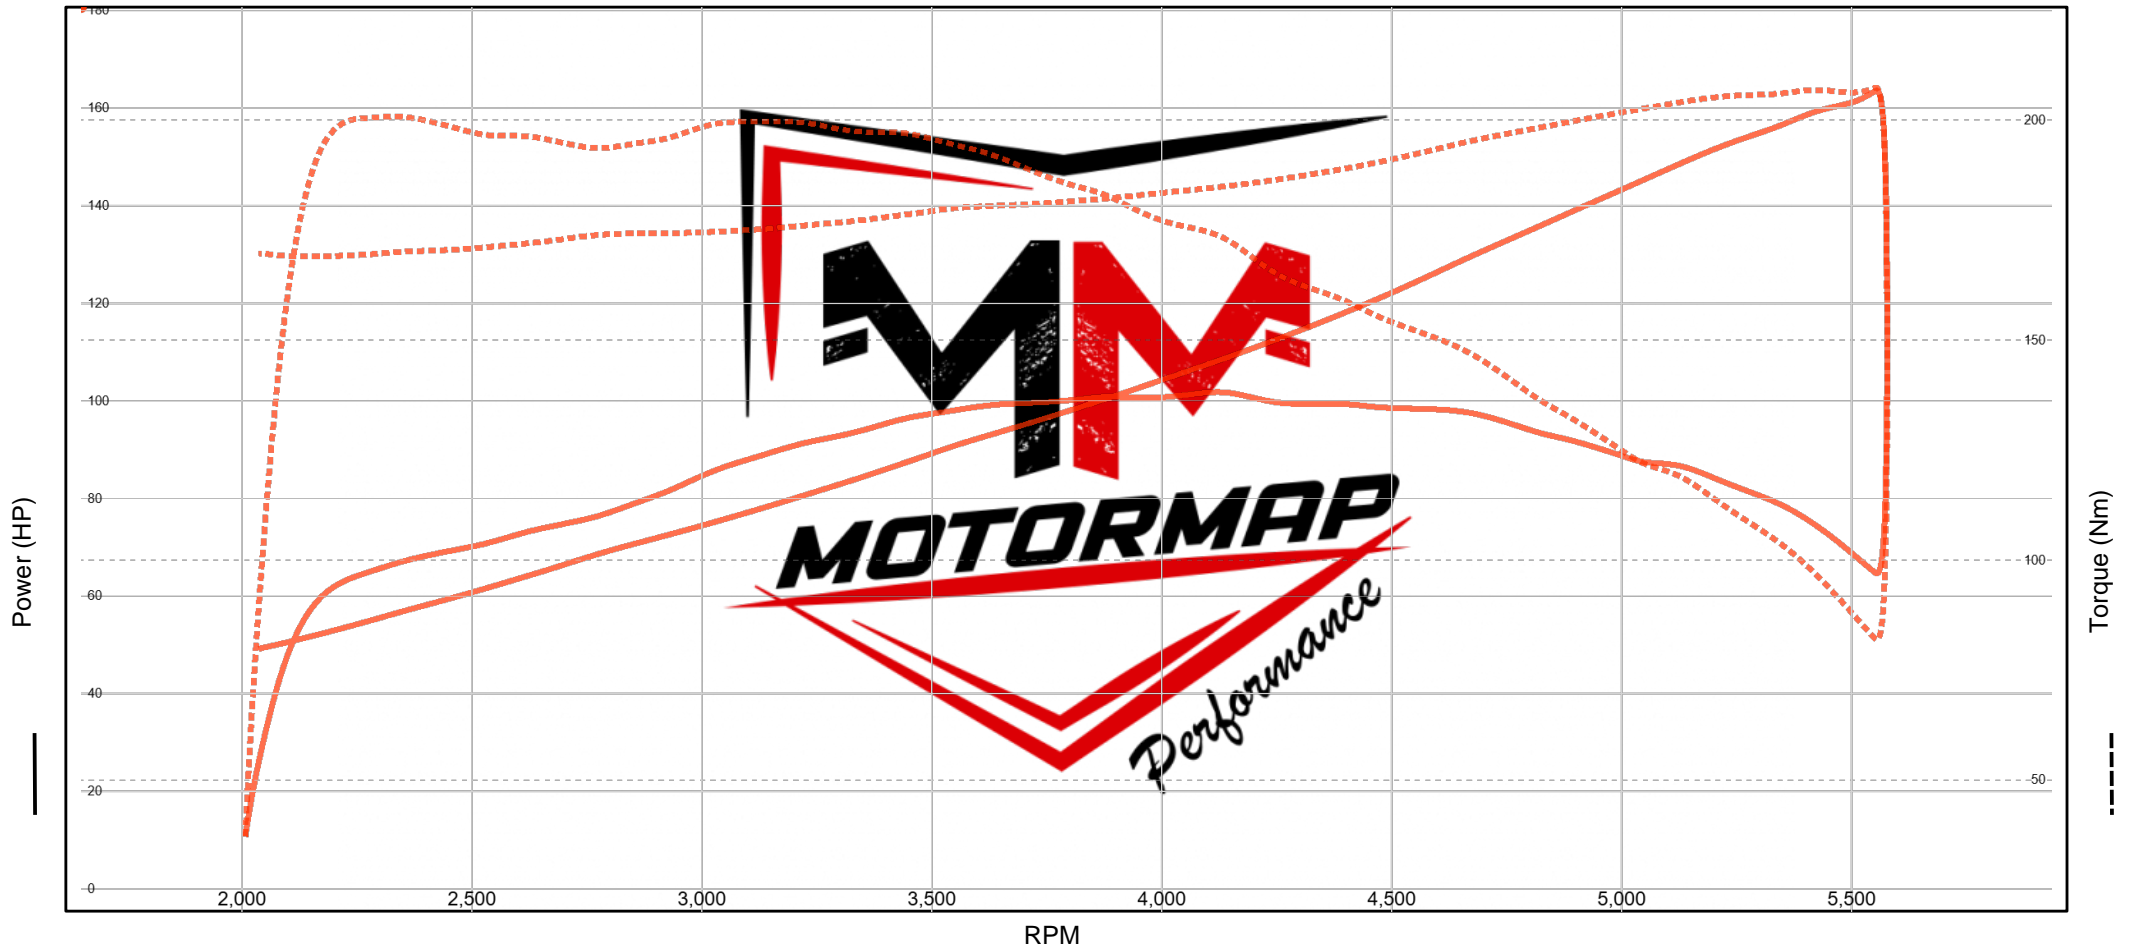

Date: 2026/04/18  
Time: 13:45  
Vehicle: Ford Galaxy 3Marcha  
Name: B481966

Motormap Performance

	Engine power (HP)	Wheel power (HP)	RPM	Torque	RPM	Temp (°C)
Run 1	235.9	165.1	5580	208.4	5580	27.8